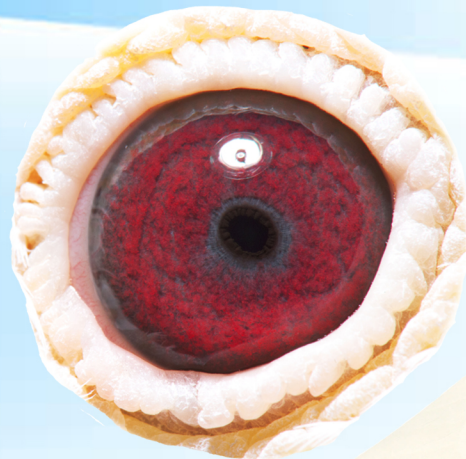

“SNOW MAN”

BE 15-6284999

Inbreeding **GOLDEN BARCELONA**

Winner Golden Wing 2015

Father = Half-brother Golden Barcelona

Mother = Sister Golden Barcelona

Binnemans vd Weyer

Gerststraat 69 2440 Geel